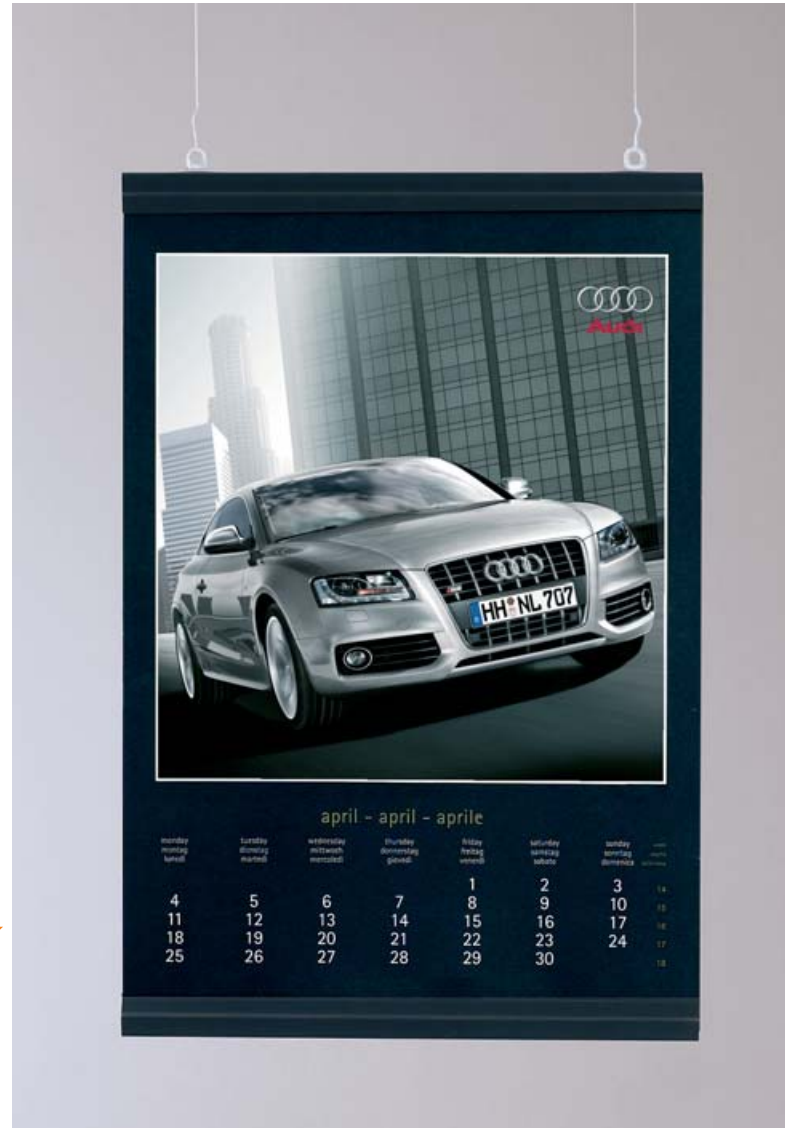

posterblock

4 PBHK20TR 20pcs
20pz **occhielli per il fissaggio**, in materiale plastico trasparente
20st **befestigungs-ösen**, kunststoff transparent
20pcs **eyelet for fastening**, transparent synthetics

introdurre il materiale nel posterblock aperto
material in den geöffneten posterblock einführen
insert the image into the open posterblock

chiudere il posterblock esercitando una lieve pressione con un click
posterblock mit sanftem klick schliessen
smoothly click to close the posterblock

IT cercate un'alternativa facile e veloce per poster, foto o informazioni in generale? posterblock è l'ideale per qualsiasi realizzazione grafica che abbia fino ad 1 mm di spessore. il profilo ad incastro in materiale plastico è disponibile trasparente o in colore nero. il fissaggio avviene in un batter d'occhio, sia a parete che a soffitto, grazie agli occhielli trasparenti da inserire nella parte superiore del profilo.

DE sie suchen eine leichte alternative für die präsentation von poster, foto oder information generell? posterblock ist das richtige für alle grafiken mit einer stärke bis zu 1mm. die klemmschiene aus kunststoff erhalten sie in schwarz oder transparent. mit den transparenten ösen zum einklicken an wand oder decke schnell befestigt.

EN looking for a lightweight way to present posters, images or information in general? then take posterblock and you are alright for images up to 1mm thickness. the snap-shut synthetic profile is available in black or transparent. click in the transparent eyelets and mount posterblock on wall or ceiling.

posterblock

n° articolo | artikelnr. | product nr.		
1	PB3000SZ	profile black, 5pcs x 3000mm
2	PB3000TR	profile transparent, 5pcs x 3000mm
3	PBSET10	mounting set with eyelet and nylonthread, 10sets
4	PBHK20TR	transparent eyelets, box 20pcs